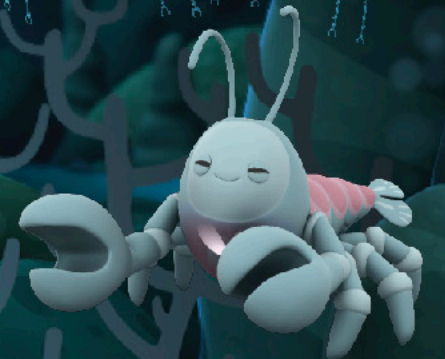

## DEEP SEA CREATURE CHART

VAMPIRE SQUID

VENT FISH

STARFISH

ANGLERFISH

SPOOKFISH

SIPHONOPHORE

BLOBFISH

VENT SHRIMP

GULPER EEL

DWARF LANTERNSHARK

COLOSSAL SQUID

YETI CRAB

BOMBER WORMS