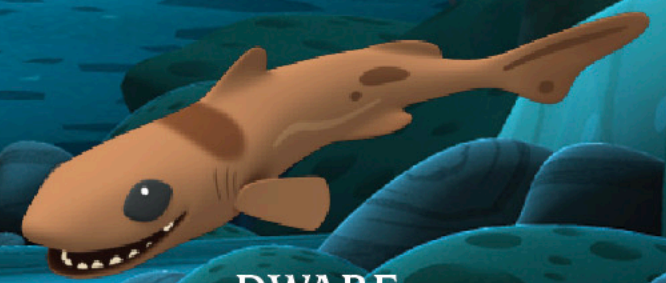

## DEEP SEA CREATURE CHART

VAMPIRE SQUID

VENT FISH

STARFISH

ANGLERFISH

SPOOKFISH

SIPHONOPHORE

BLOBFISH

VENT SHRIMP

GULPER EEL

DWARF LANTERNSHARK

COLOSSAL SQUID

YETI CRAB

BOMBER WORMS